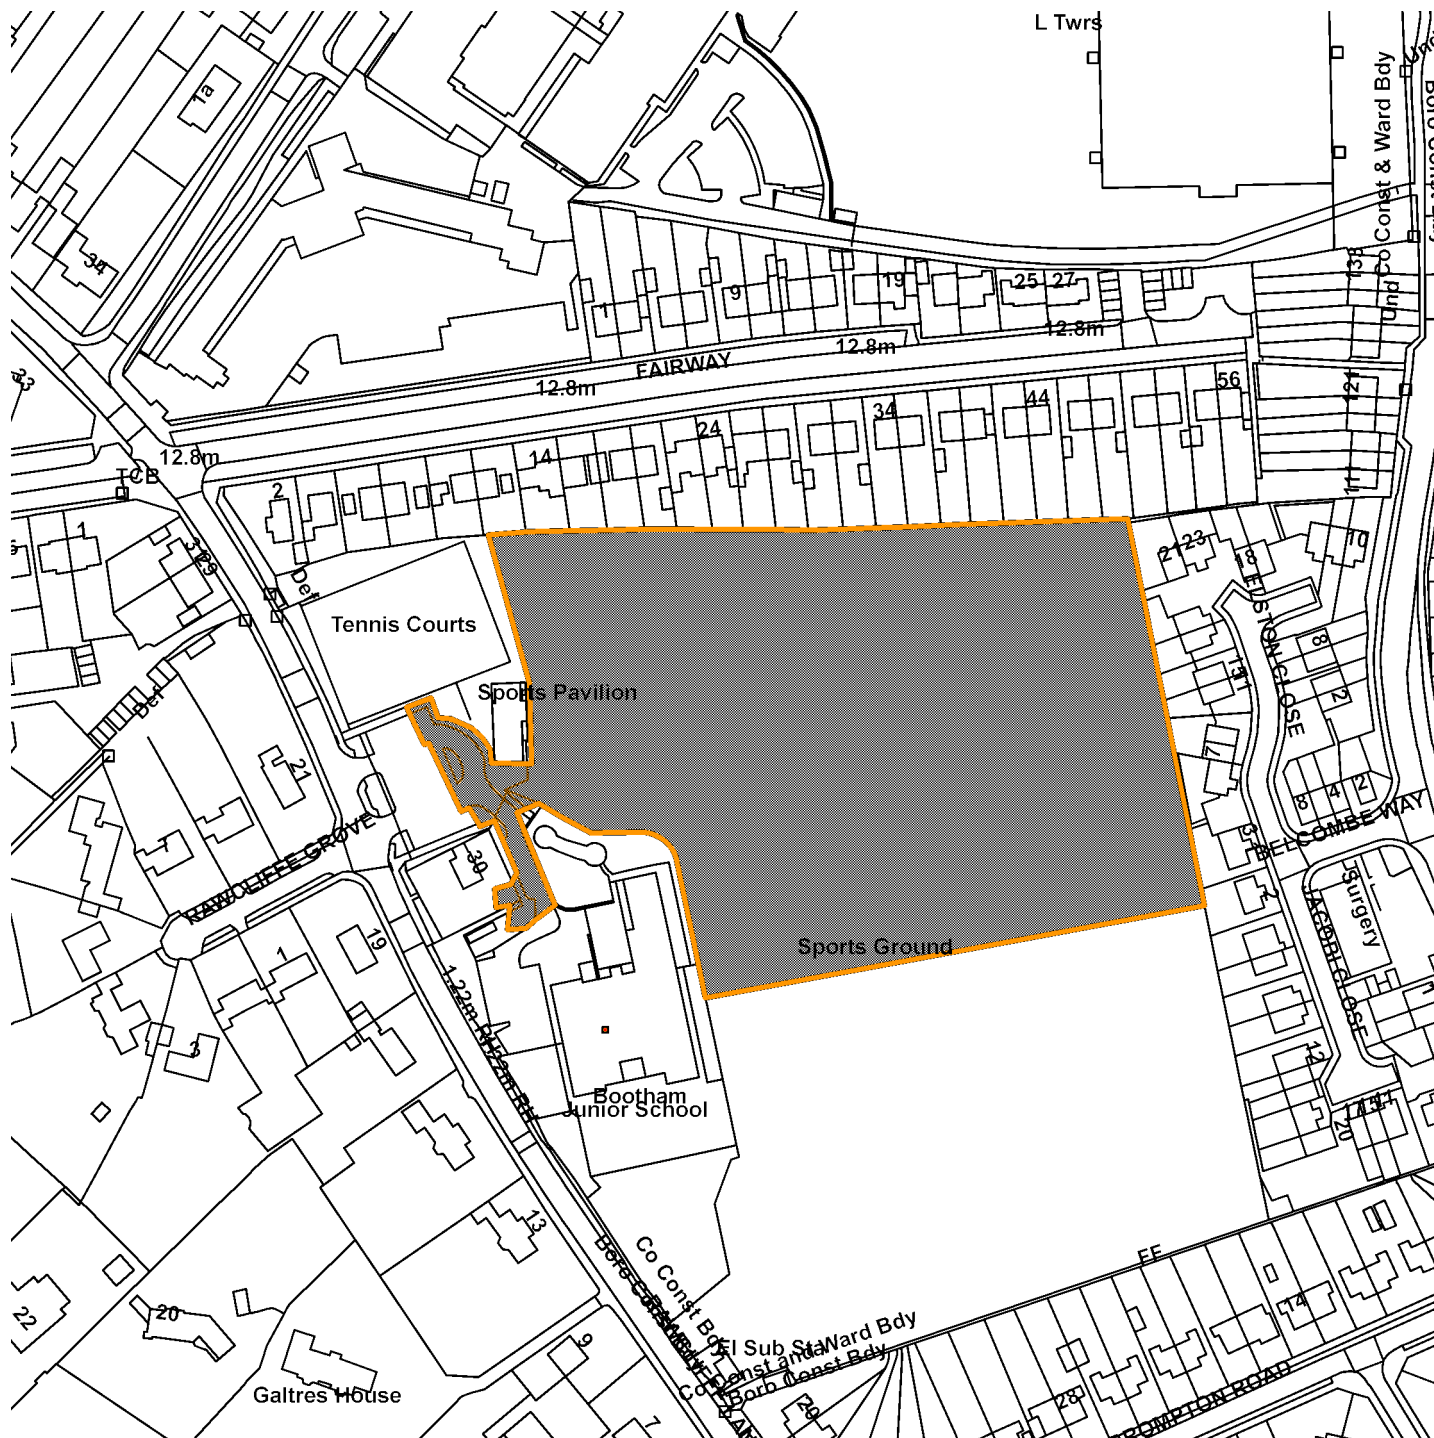

Bootham Junior School, Rawcliffe Lane

16/02205/FUL

GIS by ESRI (UK)

Scale : 1:2006

Reproduced from the Ordnance Survey map with the permission of the Controller of Her Majesty's Stationery Office © Crown Copyright 2000.

Unauthorised reproduction infringes Crown Copyright and may lead to prosecution or civil proceedings.

Organisation	Not Set
Department	Not Set
Comments	Site plan
Date	31 July 2017
SLA Number	Not Set